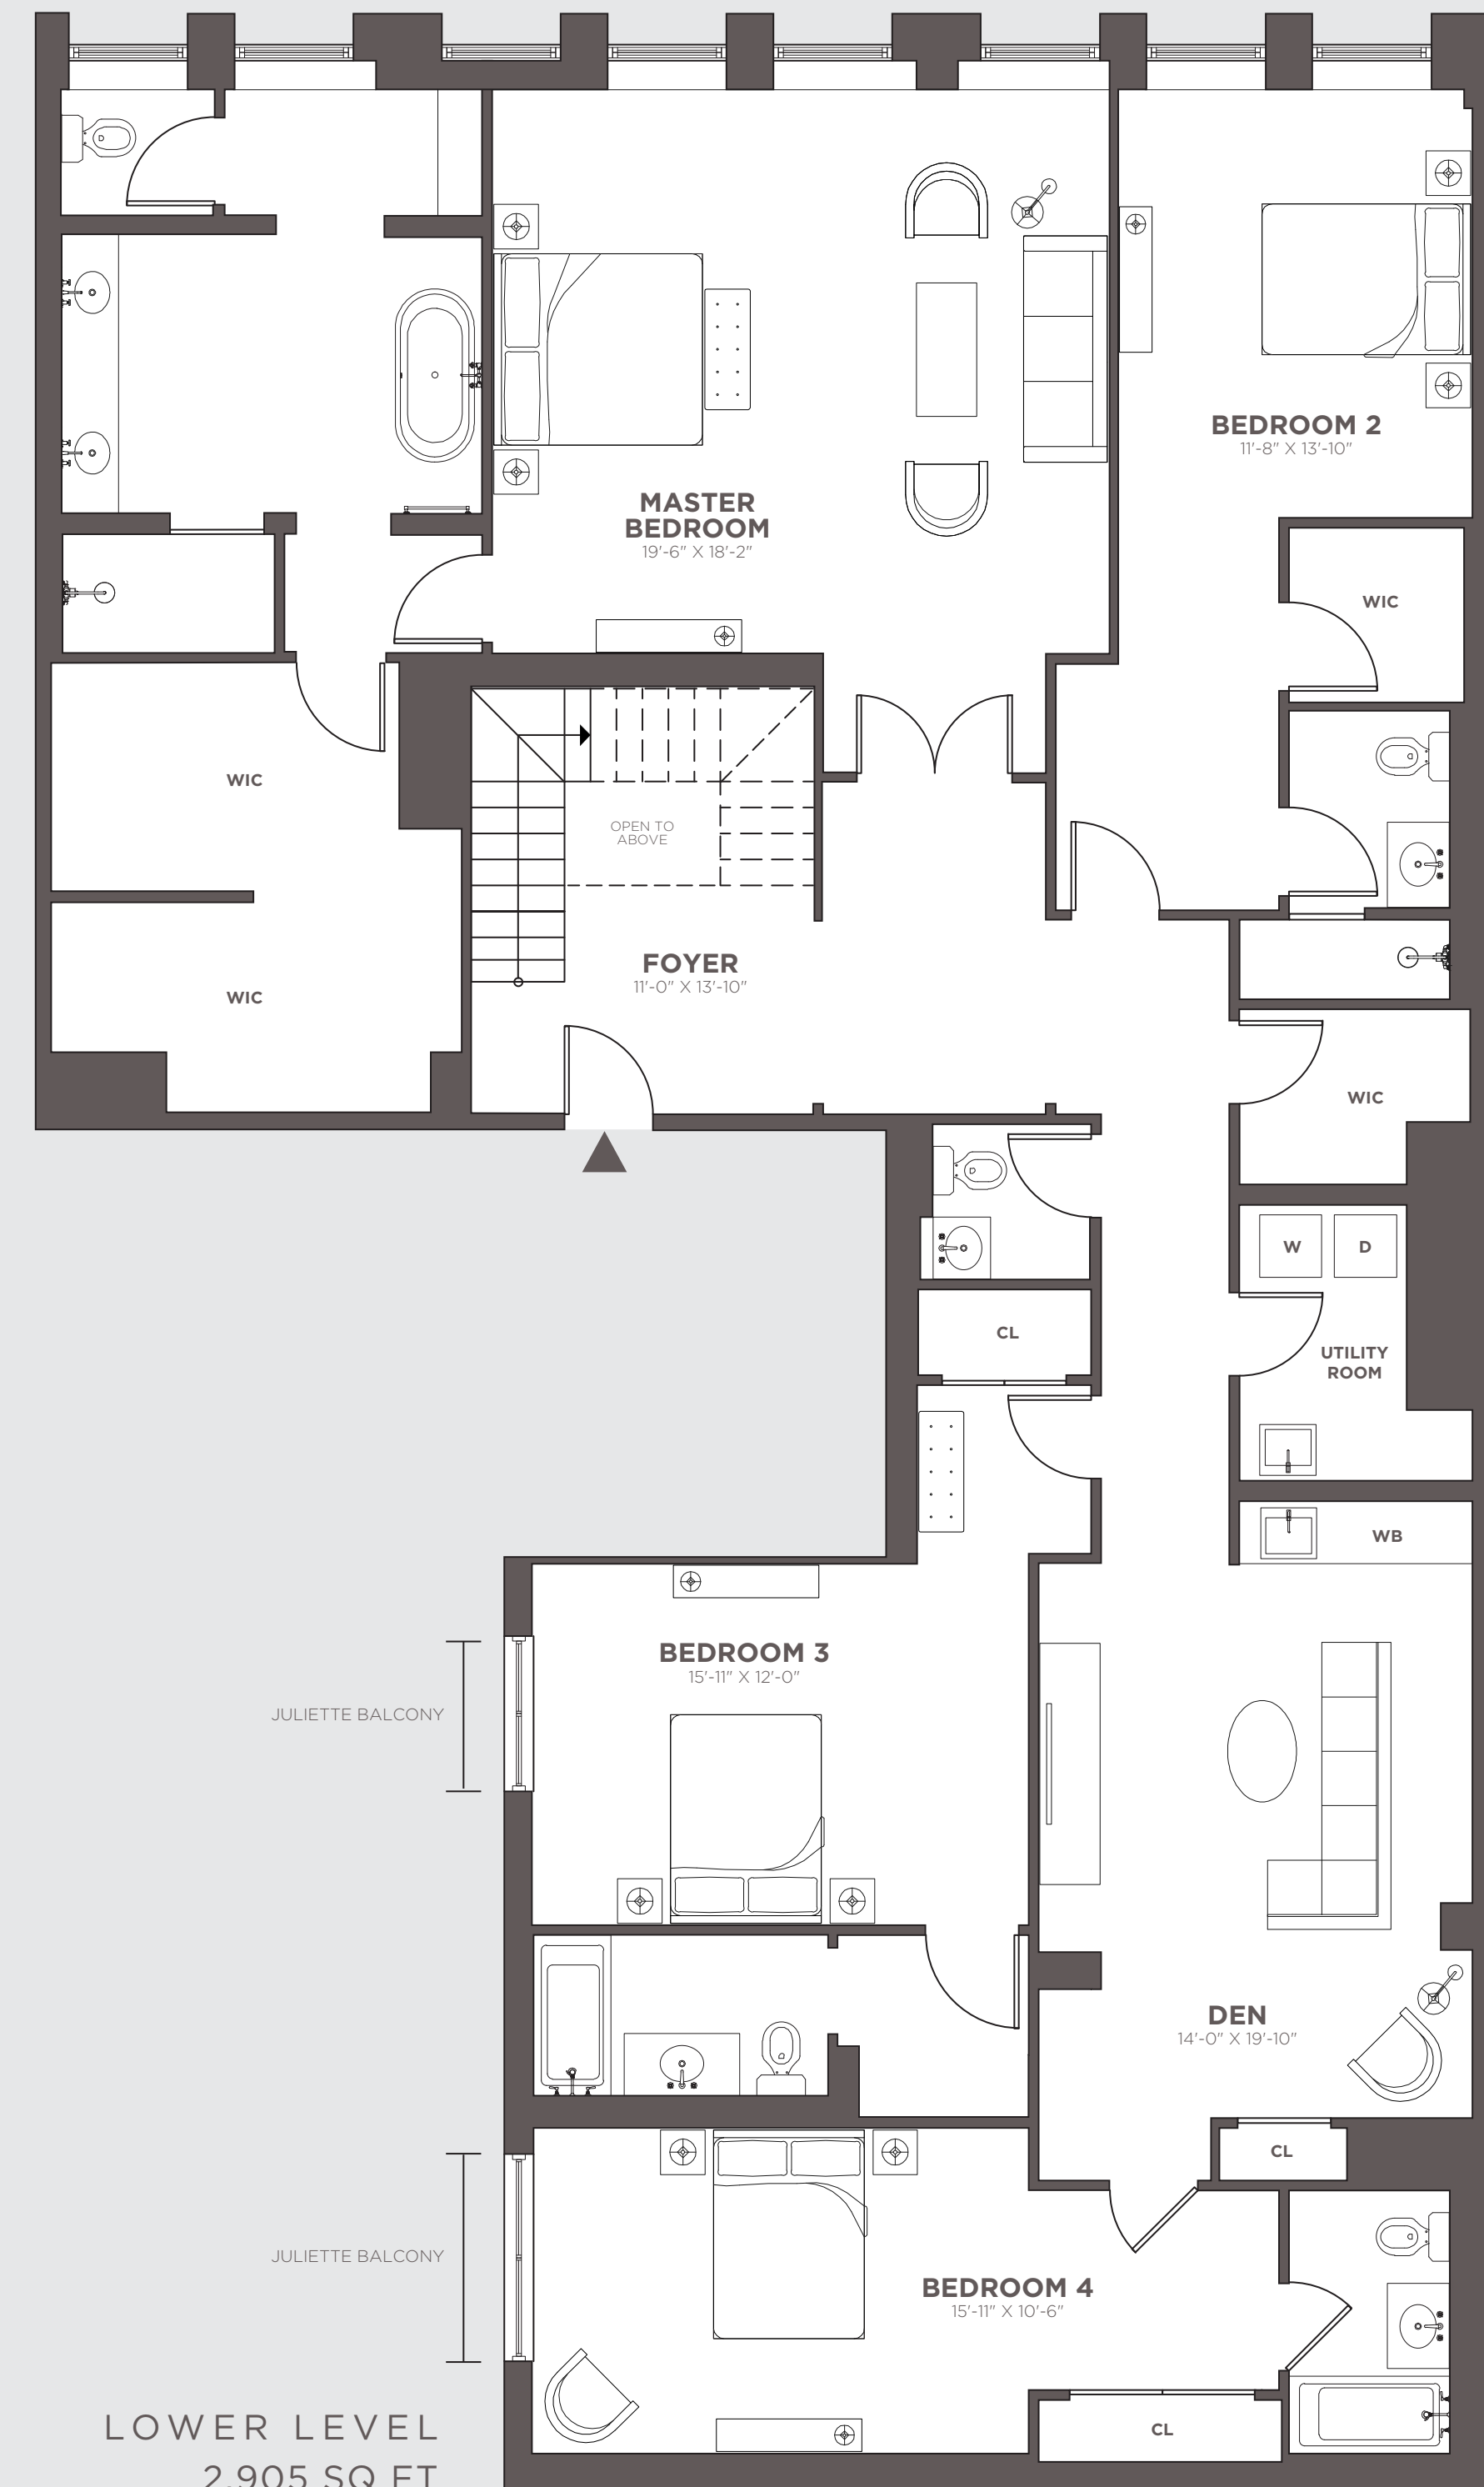

THE  
STERLING  
MASON  
TRIBECA

C PENTHOUSE

SQ FT	TERRACE SQ FT	
<b>4,986</b>	<b>1,065</b>	4 BEDROOMS 4 BATHS 2 POWDER ROOMS

MAIN LEVEL  
2,081 SQ FT

LOWER LEVEL  
2,905 SQ FT